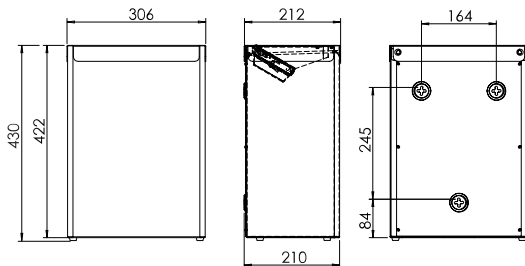

OBU 25

Maße in mm - Dimensions in mm

References

airports, train stations, schools, kindergardens, hotels, restaurants, commercial kitchen, food processing areas, prisons, exhibitions, conference centres, shopping centres, fitness and sports centres, industry, laboratories, administration facilities

Usage examples

washrooms, toilets, baths, nursing and examination rooms, entrance area

Technical data

Waste bin type:	open waste bin
Housing:	Stainless steel, matte black powder coated (RAL 9005)
Filling volume (liter):	25 liter
Mounting:	Wall mounting with 3 screws and wall plugs
Cleaning:	manual wipe disinfection, not dishwashersafe, not autoclavable
Warranty:	5 years
Net weight:	5.03 kg
Dimensions (W x H x D) in mm:	306x430x212